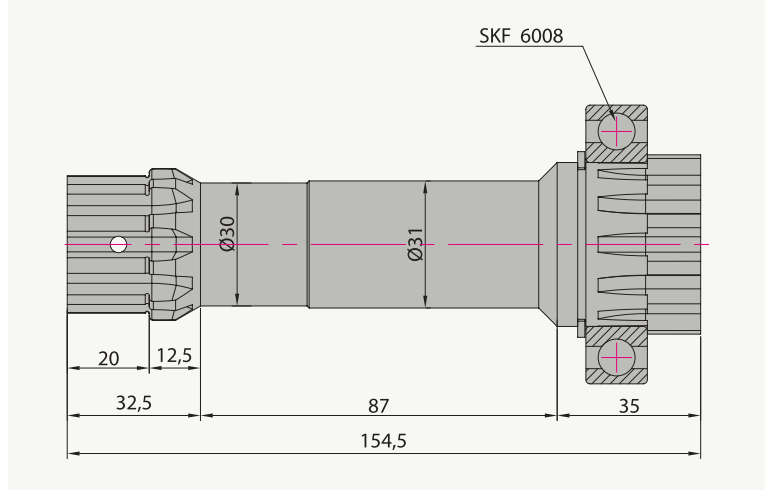

KARDAN MİLİ EATON-6109

CARDAN SHAFT EATON-6109

www.ozceylanlar.com.tr

KM.07

24301007

TEKNİK ÇİZİM / TECHNICAL DRAWING

KULLANILAN ARAÇLAR / USED CARS

BMC FATİH214 26, 220 26

FORD CARGO26 21